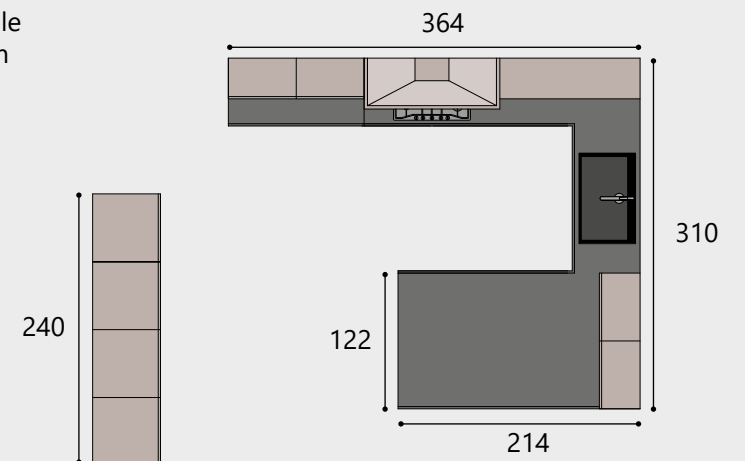

Ante in laccato Bianco
Piano lavoro in laminato HPL Ercole
Nero con bordo Unicolor, sp. 4 cm
Maniglia Art. 621
Zoccolo h 12 cm

White lacquered doors
Worktop in HPL laminate Ercole
Nero with Unicolor edge, th. 4 cm
Handle Art. 621
Plinth h 12 cm

Façades laquées blanches
Plan de travail en stratifié HPL
Ercole Nero avec chant Unicolor
ép. 4 cm
Poignée Art. 621
Socle h 12 cm