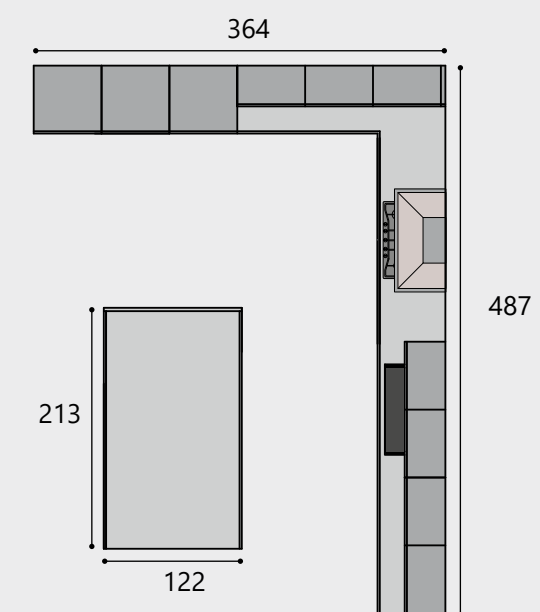

Ante in laccato Creta
Piano lavoro in Gres "Fusion" Zaha Stone, sp. 3 cm
Maniglia Art. 621, passo 160 mm
Zoccolo h 12 cm

Creta lacquered doors
Worktop in Gres "Fusion" Zaha Stone, th. 3 cm
Handle Art. 621, 160 mm holes center distance
Plinth h 12 cm

Façades laquées Creta
Plan de travail en Gres "Fusion" Zaha Stone, ép. 3 cm
Poignée Art. 621, entraxe 160 mm
Socle h 12 cm