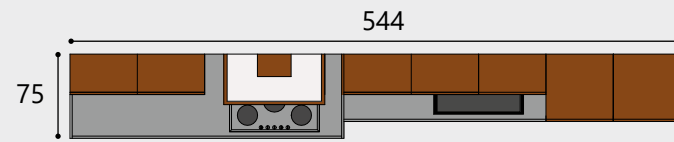

03

Ante in Noce
Piano lavoro in Gres "I Naturali" Pietra Grey, sp. 3 cm
Maniglia Vittoria in metallo finitura Argento Anticato
Zoccolo h 12 cm

Doors in Walnut finish
Worktop in Gres "I Naturali" Pietra Grey, th. 3 cm
Metal handle Vittoria in antiqued silver finish
Plinth h 12 cm

Façades en Noyer
Plan de travail en Gres "I Naturali" Pietra Grey, ép. 3 cm
Poignée Vittoria en métal finition argent vieilli
Socle h 12 cm