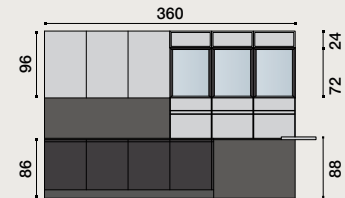

Basi / Pensili