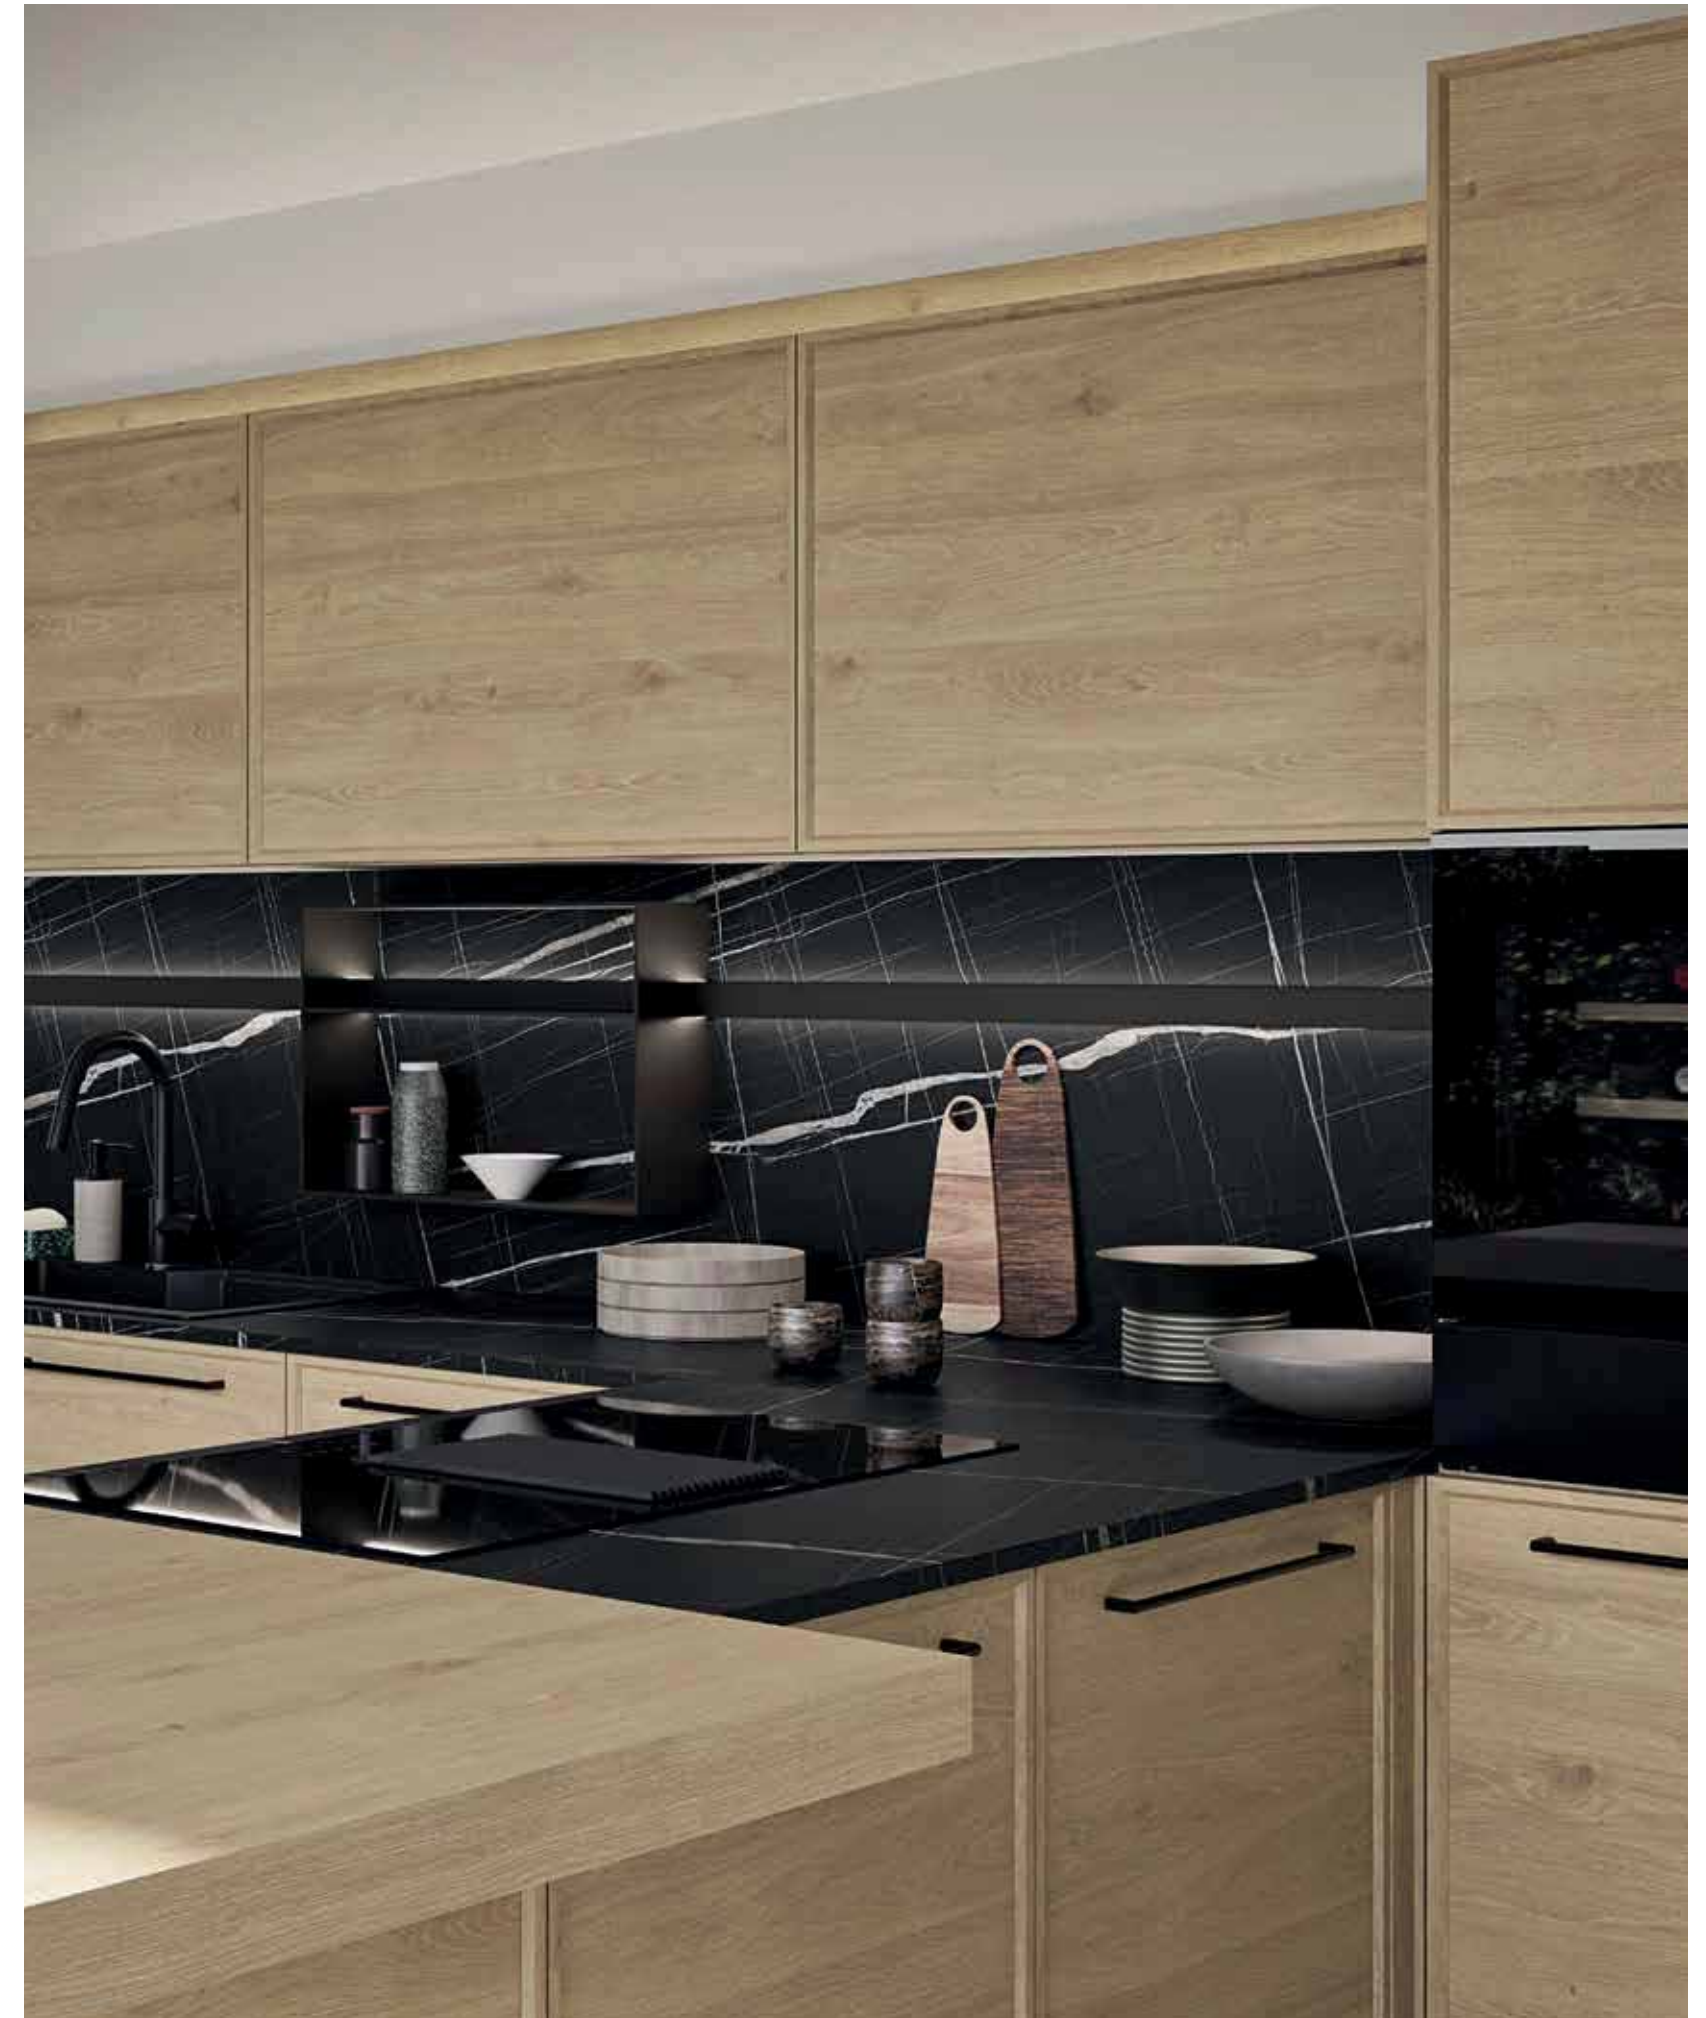

IT

Colonne/Basi/Pensili Telaio Rovere Nodato Impiallacciato Naturale e Effetto Marmo Ercole Nero
Top Laminato HPL Ercole Nero con bordo Unicolor
Piano snack Impiallacciato Rovere Nodato Naturale
Schienale Ercole Nero
Pensili a giorno "Living" Impiallacciato Rovere Nodato Naturale

EN

Tall units/Base units/Wall units Naturale Frame Knotted Oak Veneer and Ercole Nero Marble Effect
Worktop Ercole Nero HPL laminate with Unicolor edge
Breakfast bar top Naturale Knotted Oak Veneer
Splashback Ercole Nero
"Living" open wall units Naturale Knotted Oak Veneer

FR

Colonnes/Meubles bas/Meubles hauts Cadre Placage Chêne Noué Naturelle et Effet Marbre Ercole Nero
Plan de travail stratifié HPL Ercole Nero avec chant Unicolor
Plan snack plaqué Rovere Naturelle
Crédence Ercole Nero
Meubles hauts ouverts "Living" Placage Chêne Noué Naturelle